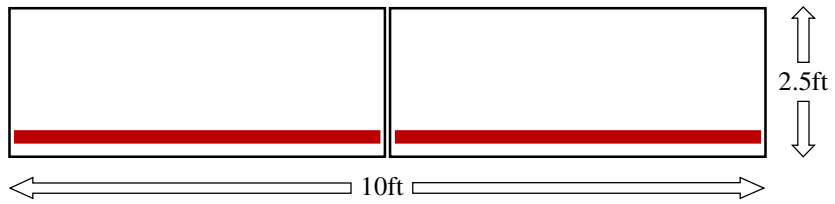

LED Lit Modular Bar Unit Layouts

 = Multi-colour changing LED Lit front

 = Multi-colour changing LED Lit front