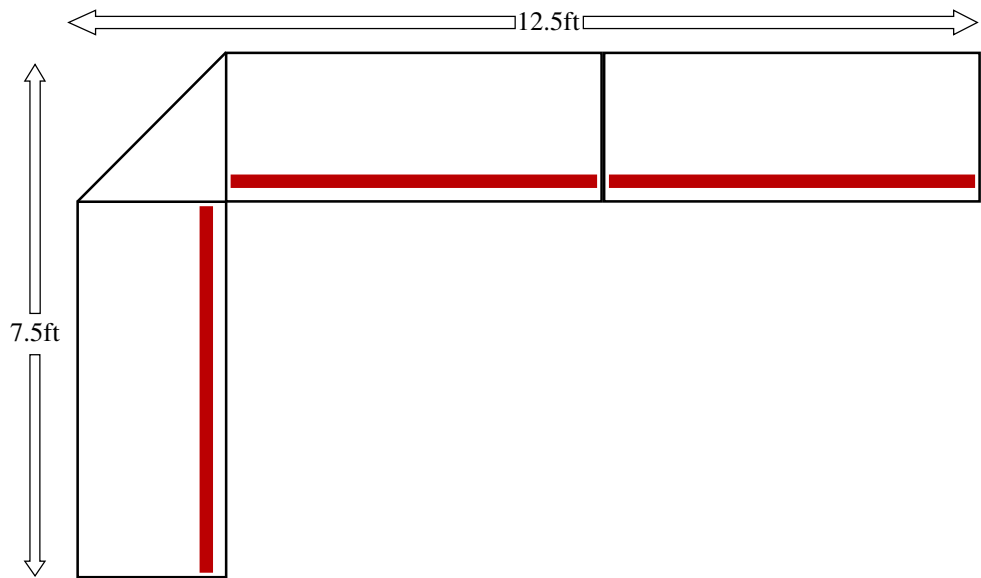

LED Lit Modular Bar Unit Layouts

 = Multi-colour changing LED Lit front

 = Multi-colour changing LED Lit front