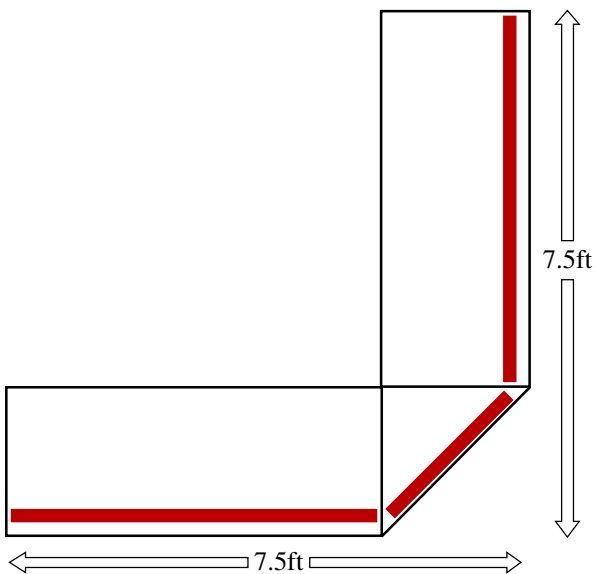

LED Lit Modular Bar Unit Layouts

 = Multi-colour changing LED Lit front

 = Multi-colour changing LED Lit front