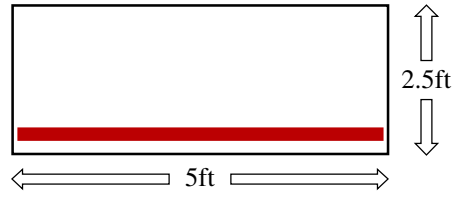

LED Lit Modular Bar Unit Layouts

 = Multi-colour changing LED Lit front

 = Multi-colour changing LED Lit front