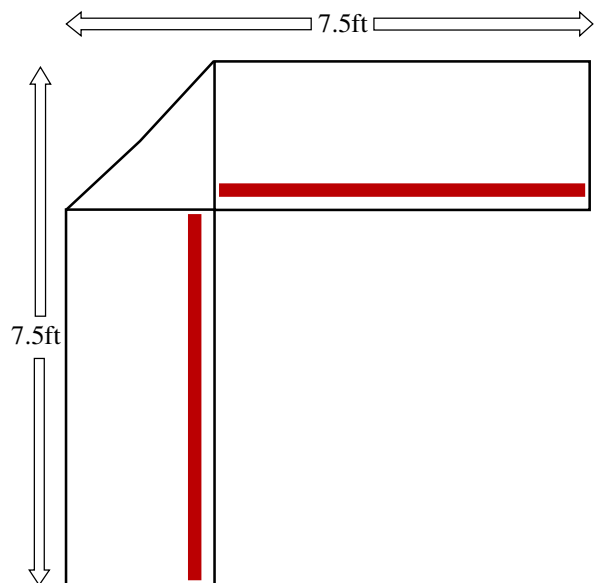

LED Lit Modular Bar Unit Layouts

 = Multi-colour changing LED Lit front

 = Multi-colour changing LED Lit front