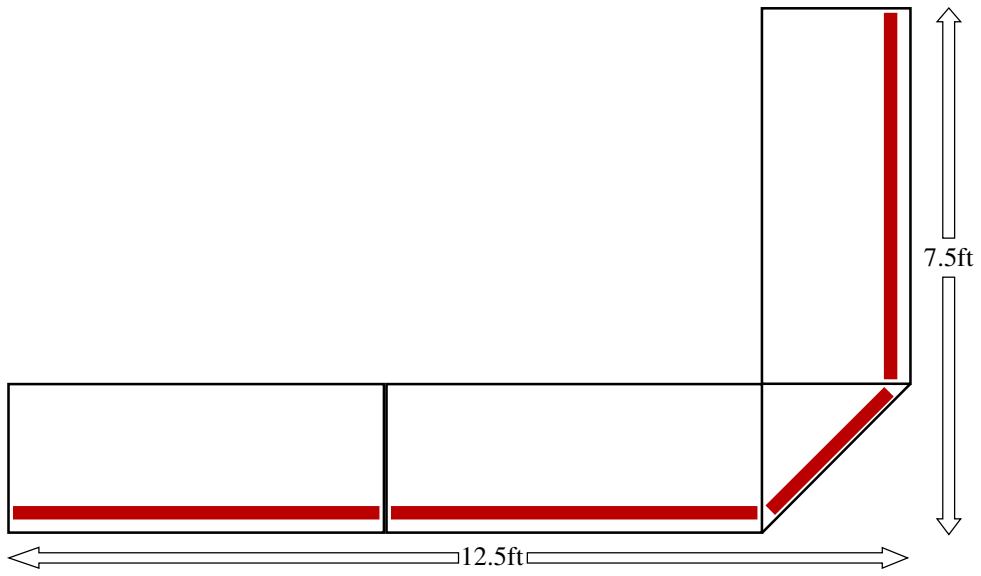

LED Lit Modular Bar Unit Layouts

 = Multi-colour changing LED Lit front

 = Multi-colour changing LED Lit front