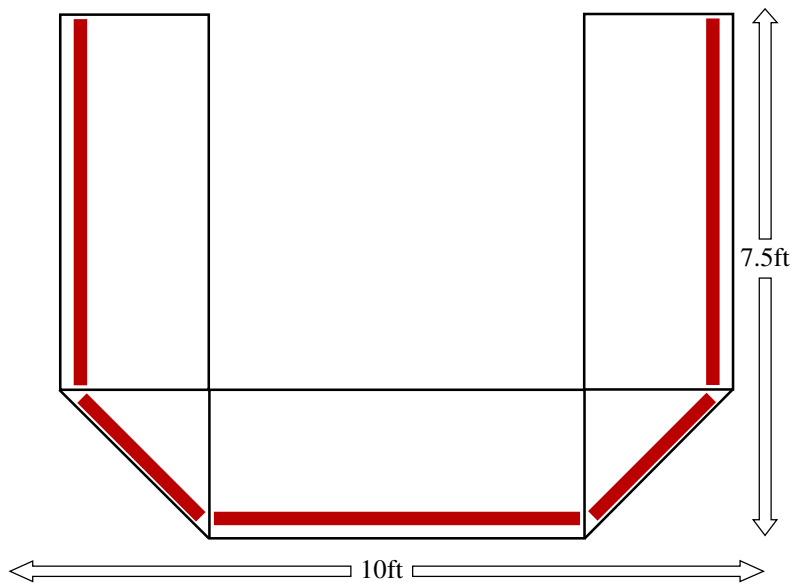

LED Lit Modular Bar Unit Layouts

 = Multi-colour changing LED Lit front

 = Multi-colour changing LED Lit front